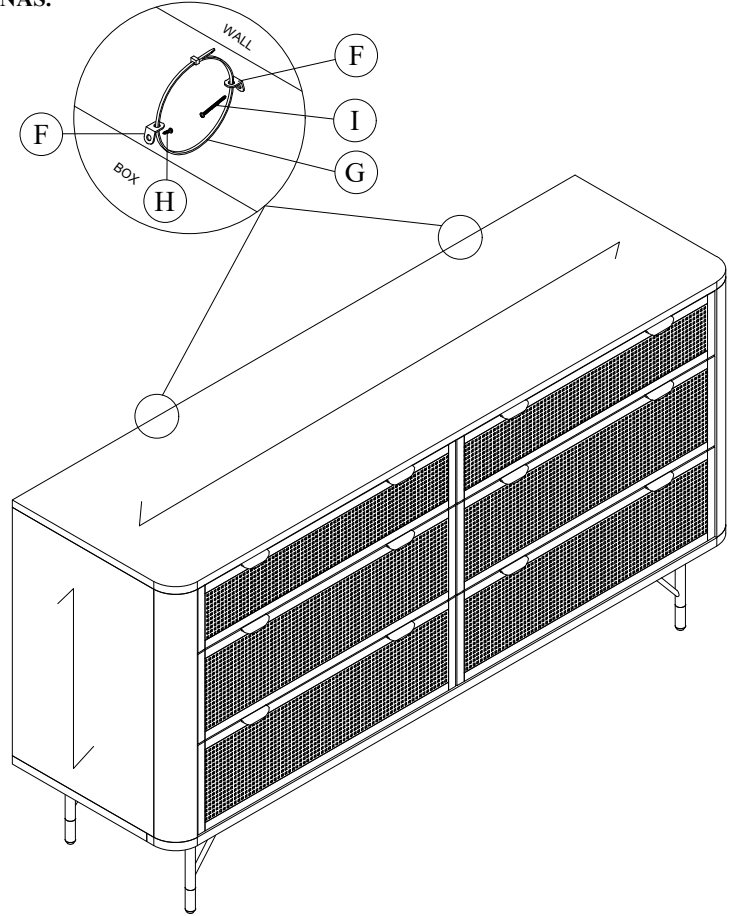

DRESSER

ASSEMBLY INSTRUCTION

CAUTION: PLEASE READ ALL INSTRUCTIONS BEFORE STARTING THE ASSEMBLY OF THIS PRODUCT. THESE PIECES ARE HEAVY. IN ORDER PREVENT PERSONAL INJURY AND ENSURE THAT THIS PRODUCT IS NOT DAMAGED DURING THE ASSEMBLY PROCESS, IT IS STRONGLY RECOMMENDED THAT YOU ENLIST THE ASSISTANCE OF ONE OR MORE PEOPLE.

ATTENTION: VEUILLEZ LIRE TOUTES LES INSTRUCTIONS AVANT DE COMMENCER L'ASSEMBLAGE DE CE PRODUIT. LES PIECES SONT LOURDES. POUR EVITER TOUTE BLESSURE ET POUR VOUS ASSURER QUE LE PRODUIT N'EST PAS ENDOMMAGE' PENDANT L'ASSEMBLAGE, NOUS VOUS RECOMMANDONS DE FAIRE APPEL A UNE OU PLUSIEURS AUTRES PERSONNES.

CUIDADO: FAVOR DE LEER TODES LAS INSTRUCCIONES ANTES DE ENSAMBLAR SU PRODUCTO. ESTAS PIEZAS SON PESADAS. PARA PREVENIR HERIDAS PERSONALES Y ASEGURAR QUE SU PRODUCTO NO SEA DAN ADO MIENTRAS ES ENSAMBLADO, SE RECOMIENDA LA ASISTENCIA DE UNA O MAUS PERSONAS.

LIST OF PARTS AND HARDWARE

No.	Description	Q'ty
1	Main body	1
2	Leg	2

LIST OF PARTS AND HARDWARE

No.	Description	Q'ty
A	Bolt M6x20mm	10
B	Washer Ø8x18mm	10
C	Allen Key 4mm	1
D	Holder	12
E	Screws Ø4x15mm	24
F	Bracket	4
G	Tie	2
H	Screws Ø3.5x16mm	2
I	Screws Ø3.5x50mm	2