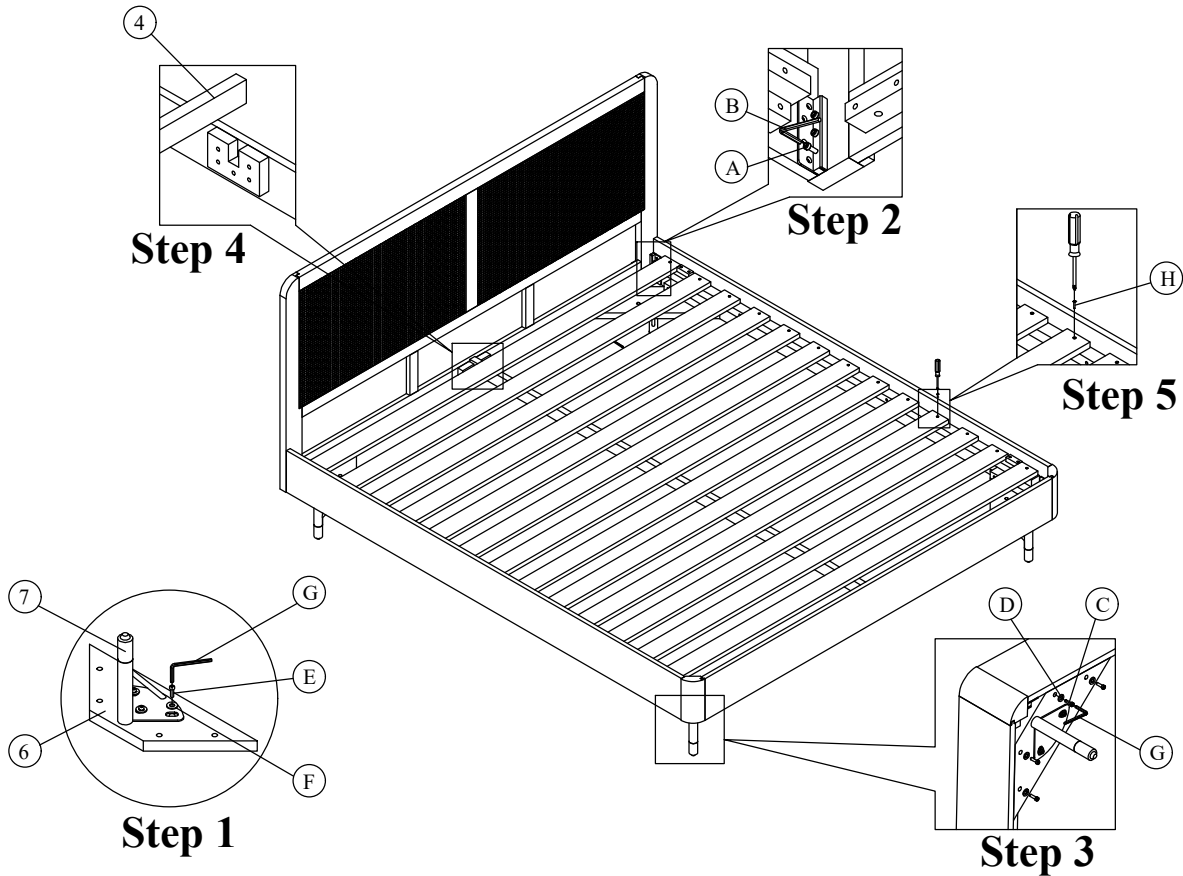

LIST OF PARTS AND HARDWARE		
No.	Description	Q'ty
1	Headboard Panel	1
2	Footboard Panel	1
3	Side Rail	2
4	Middle Rail	1
5	Slat	13
6	Wooden Baskets	4
7	Legs	4

LIST OF PARTS AND HARDWARE			
No.	Description	Q'ty	
A	 Bolt Ø6 x 10mm	12	
B	 Allen Key 5mm	1	
C	 Bolt Ø6 x 40mm	16	
D	 Washer Ø10x25mm	16	
E	 Bolt Ø6 x 20mm	12	
F	 Washer Ø8x18mm	12	
G	 Allen Key 4mm	1	
H	 Screw Ø4 x 30mm	26	