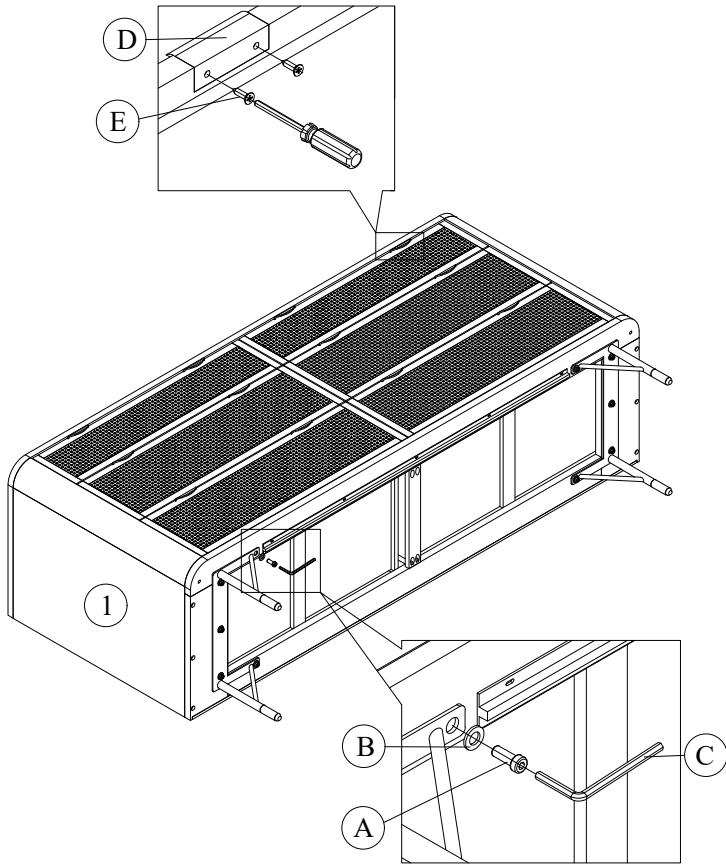

DRESSER

ASSEMBLY INSTRUCTION

CAUTION: PLEASE READ ALL INSTRUCTIONS BEFORE STARTING THE ASSEMBLY OF THIS PRODUCT. THESE PIECES ARE HEAVY. IN ORDER PREVENT PERSONAL INJURY AND ENSURE THAT THIS PRODUCT IS NOT DAMAGED DURING THE ASSEMBLY PROCESS, IT IS STRONGLY RECOMMENDED THAT YOU ENLIST THE ASSISTANCE OF ONE OR MORE PEOPLE.

ATTENTION: VEUILLEZ LIRE TOUTES LES INSTRUCTIONS AVANT DE COMMENCER L'ASSEMBLAGE DE CE PRODUIT. LES PIECES SONT LOURDES. POUR EVITER TOUTE BLESSURE ET POUR VOUS ASSURER QUE LE PRODUIT N'EST PAS ENDOMMAGE' PENDANT L'ASSEMBLAGE, NOUS VOUS RECOMMANDONS DE FAIRE APPEL A UNE OU PLUSIEURS AUTRES PERSONNES.

CUIDADO: FAVOR DE LEER TODES LAS INSTRUCCIONES ANTES DE ENSAMBLAR SU PRODUCTO. ESTAS PIEZAS SON PESADAS. PARA PREVENIR HERIDAS PERSONALES Y ASEGURAR QUE SU PRODUCTO NO SEA DAN ADO MIENTRAS ES ENSAMBLADO, SE RECOMIENDA LA ASISTENCIA DE UNA O MAUS PERSONAS.

LIST OF PARTS AND HARDWARE

No.	Description	Q'ty
1	Main body	1
2	Leg	2

LIST OF PARTS AND HARDWARE

No.	Description	Q'ty
A	Bolt M6x20mm	10
B	Washer Ø8x18mm	10
C	Allen Key 4mm	1
D	Holder	12
E	Screws Ø4x15mm	24
F	Bracket	4
G	Tie	2
H	Screws Ø3.5x16mm	2
I	Screws Ø3.5x50mm	2