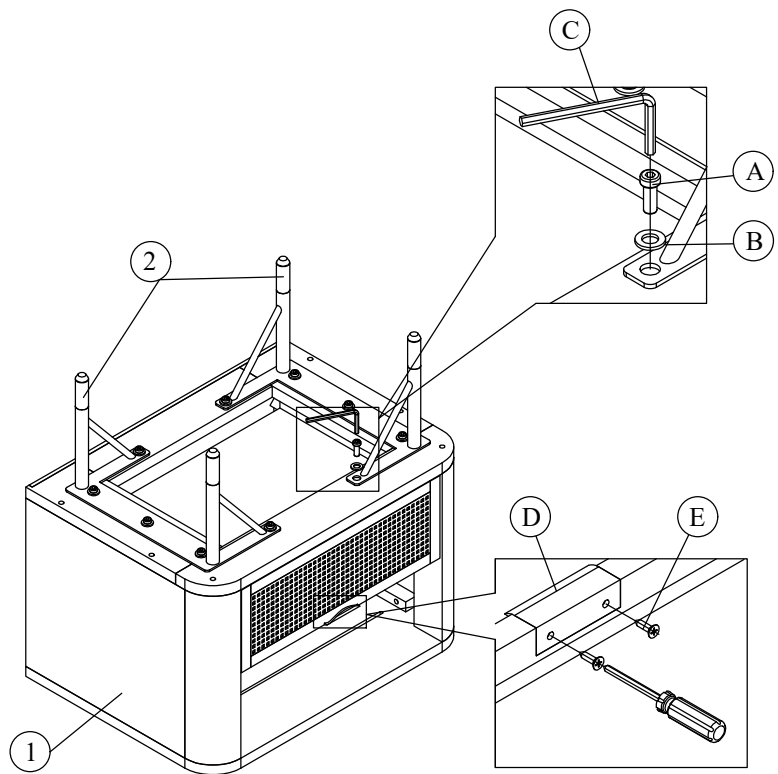

LIST OF PARTS AND HARDWARE		
No.	Description	Q'ty
1	Headboard Panel	1
2	Footboard Panel	1
3	Side Rail	2
4	Middle Rail	1
5	Slat	13
6	Wooden Baskets	4
7	Legs	4

LIST OF PARTS AND HARDWARE			
No.	Description	Q'ty	
A	 Bolt Ø6 x 10mm	12	
B	 Allen Key 5mm	1	
C	 Bolt Ø6 x 40mm	16	
D	 Washer Ø10x25mm	16	
E	 Bolt Ø6 x 20mm	12	
F	 Washer Ø8x18mm	12	
G	 Allen Key 4mm	1	
H	 Screw Ø4 x 30mm	26	

LIST OF PARTS AND HARDWARE

No.	Description	Q'ty
1	 Main body	1
2	 Leg	2

LIST OF PARTS AND HARDWARE

No.	Description	Q'ty
A	 Bolt M6x20mm	10
B	 Washer Ø8x18mm	10
C	 Allen Key 4mm	1
D	 Handle	1
E	 Screws Ø4x15mm	2