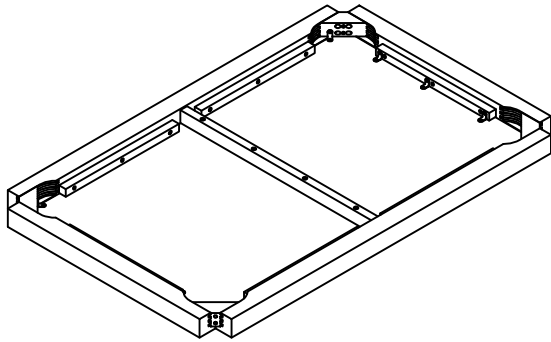

# SIENNA COFFEE TABLE LCSICOWDTK

FURNITURE FOR CONTEMPORARY LIFESTYLES

A: Top x1

B: Leg x4

C: Bolt M6\*70mm x8

D: Spring washer x8

E: Washer x8

F: Allen key x1

## STEP 1