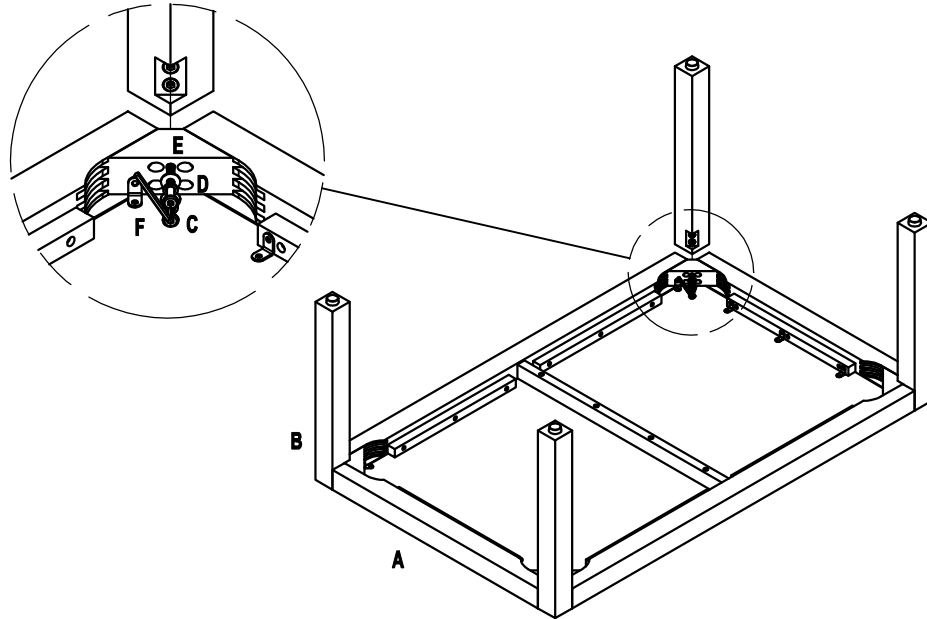

# SIENNA COFFEE TABLE LCSICOWDTK

FURNITURE FOR CONTEMPORARY LIFESTYLES

A: Top x1

B: Leg x4

C: Bolt M6\*70mm x8

D: Spring washer x8

E: Washer x8

F: Allen key x1

## STEP 1