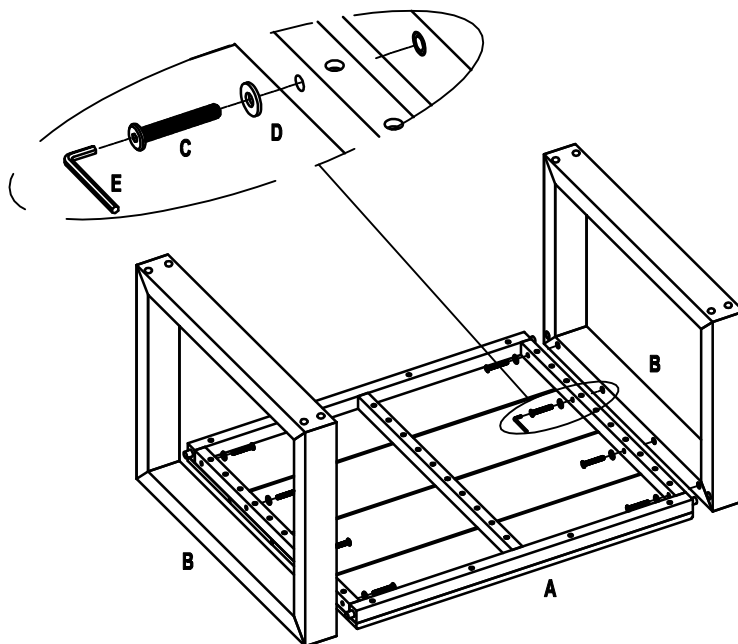

# PARADISE COFFEE TABLE LCPRCODK/LCPRCOLT

FURNITURE FOR CONTEMPORARY LIFESTYLES

A: Top x1

B: Leg x2

C: Bolt M6\*50mm x8

D: Washer x8

E: Allen key x1

## STEP 1