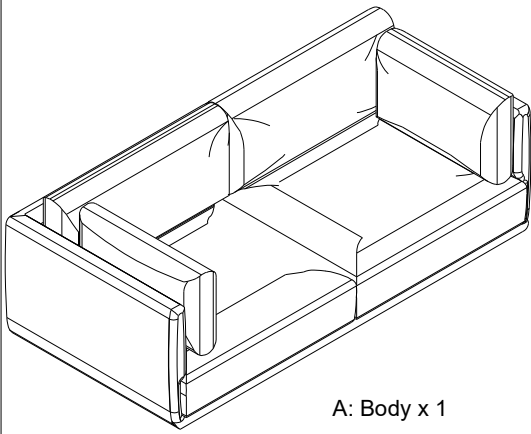

Product Assembly Instructions

SERENITY THREE SEATER SOFA

A: Body x 1

B: Leg x 5

C: Bolt M6x25mm x 20PCS

D: Spring washer x 20 PCS

E: Washers M6 x 20PCS

F: Allen key K4 x 1 PC