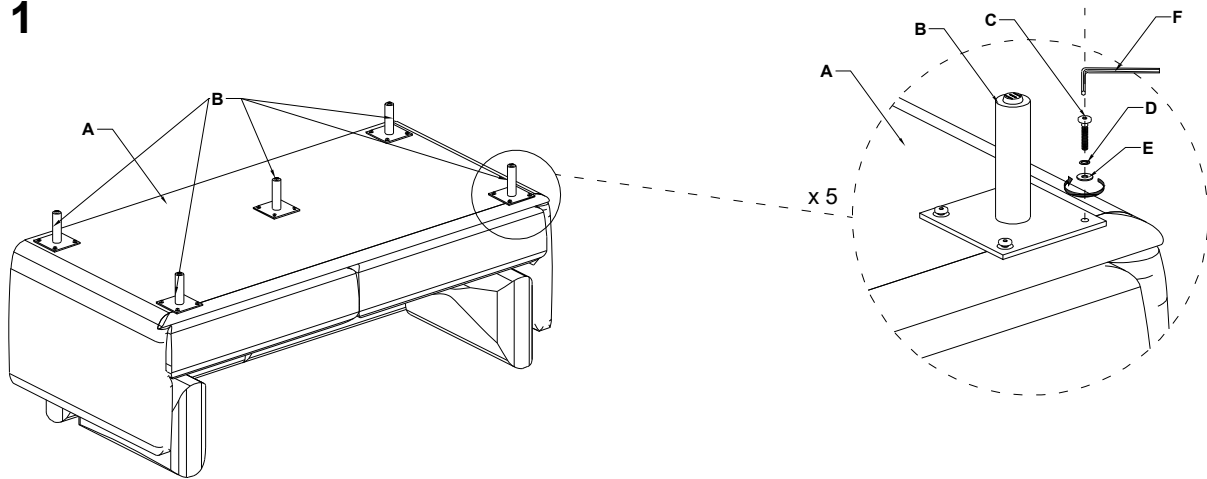

A: Body x 1

B: Leg x 5

STEP 1