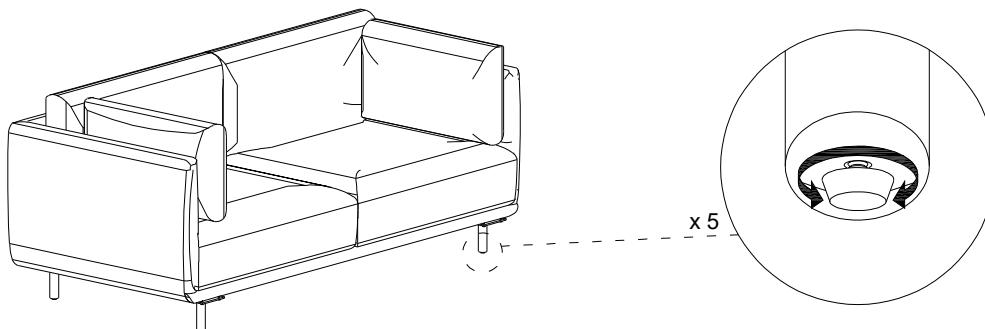

STEP 2

Finish