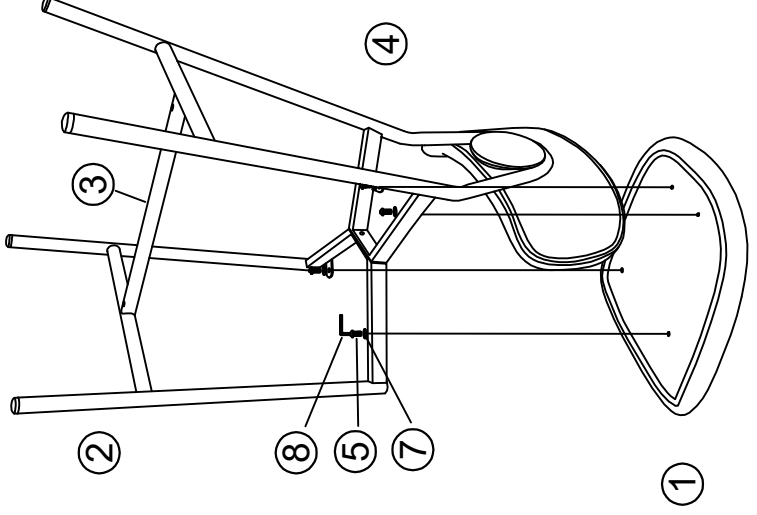

		Instaling		Accessories			Tool	
ITEM:								
	Rococo-0119035-C							
	SEAT	FRAME			SCREW	SCREW	GASKET	ALLENKEY
Pcs	1	1	1	1	M6*16	M6*16	φ 16*1*φ7	φ5 φ4
					Size			Size
					4	4	4	1 1 1

Step:1

Step:2

Step:3