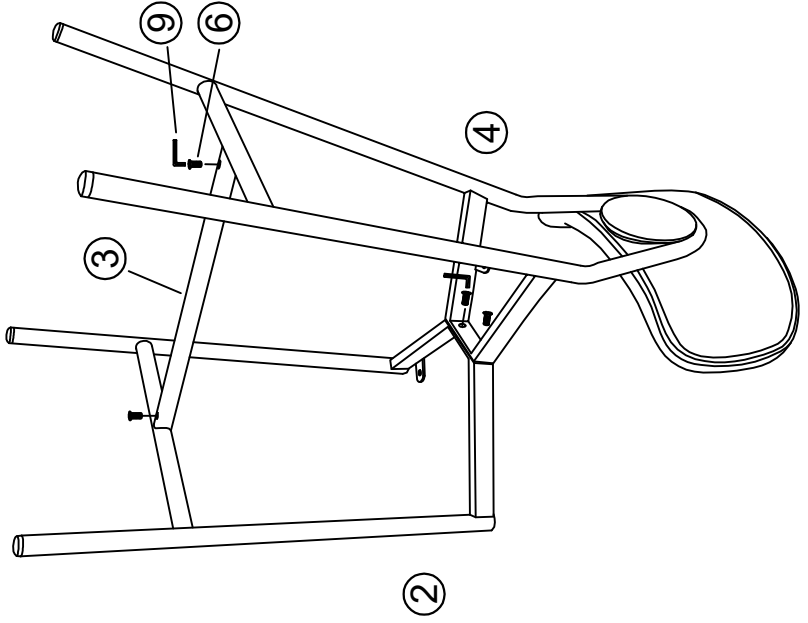

		Instaling		Accessories			Tool	
ITEM:								
	Rococo-0119035-C							
	SEAT	FRAME			SCREW	SCREW	GASKET	ALLENKEY
Pcs	1	1	1	1	M6*16	M6*16	φ 16*1*φ7	φ5 φ4
					Size			Size
					4	4	4	1 1 1

Step:1

Step:2

Step:3