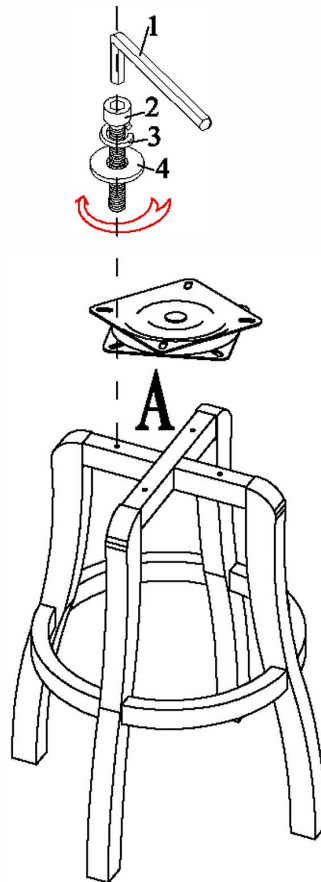

ASSEMBLY INSTRUCTIONS

LCRABA

4028

Hardware

1		"L" Wrenches	1pc
2		Bolt 6*25mm	8pcs
3		Spring Washer	8pcs
4		Flat Washer	8pcs