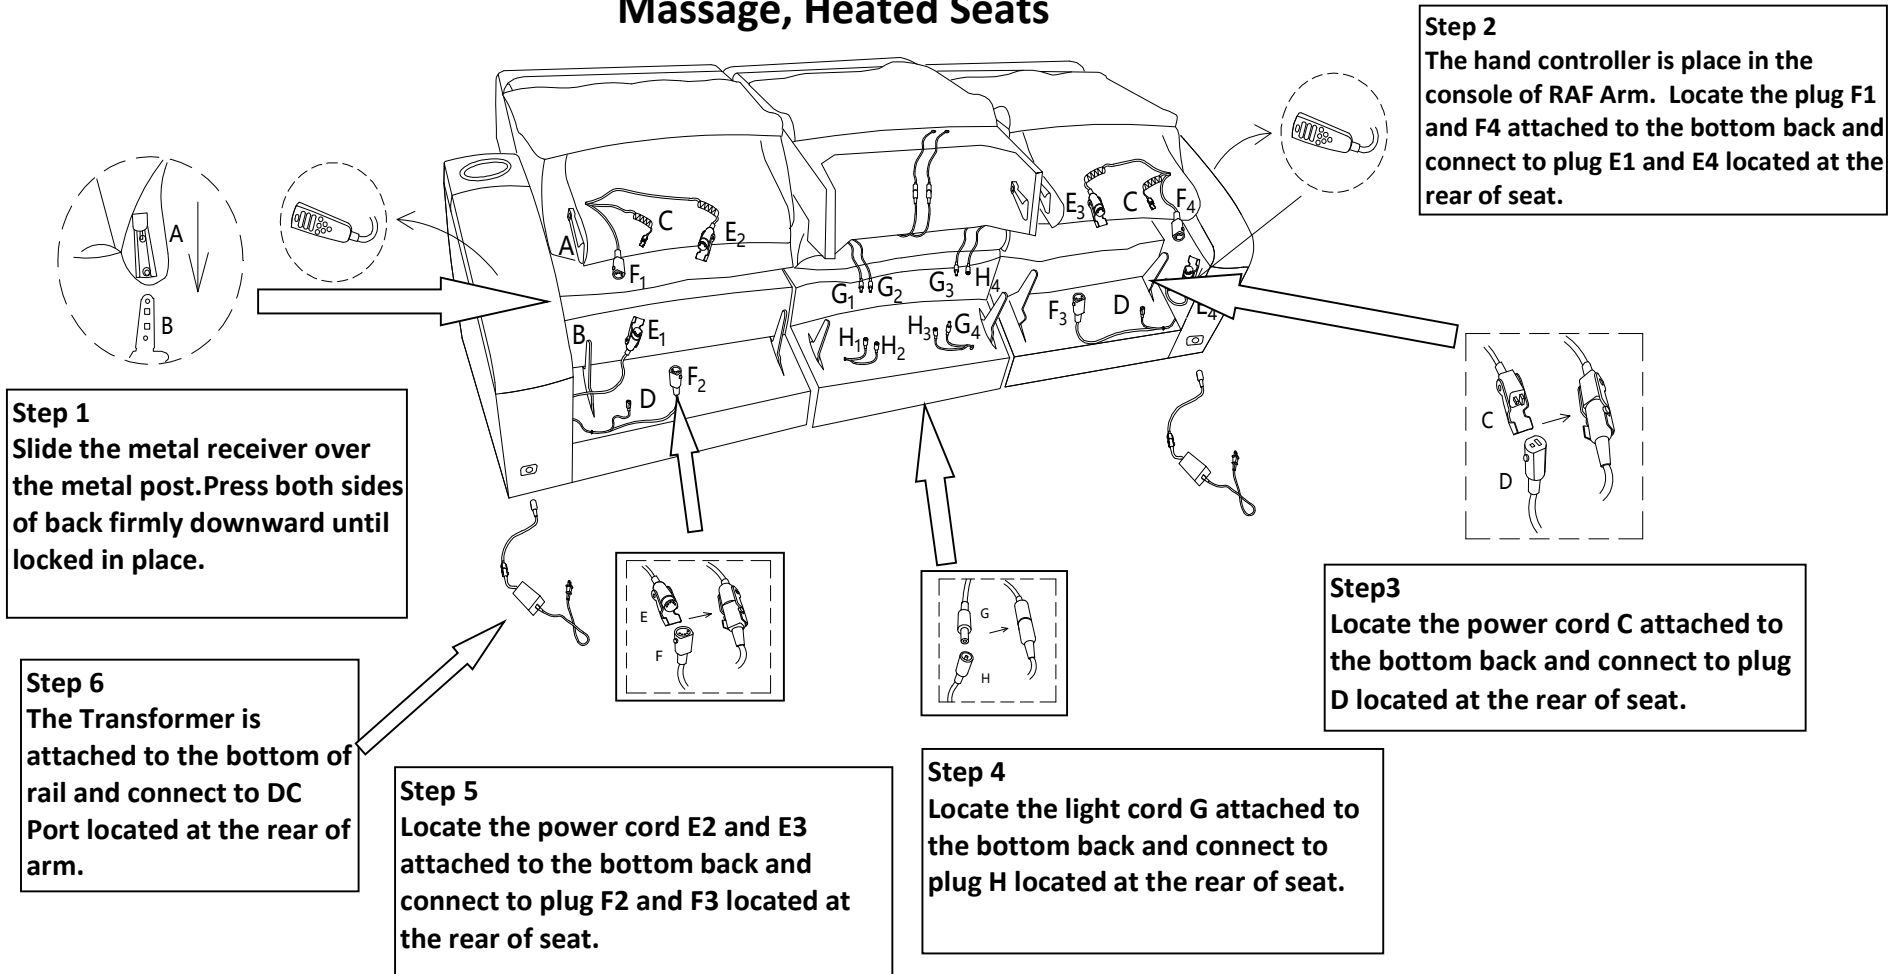

Assembly Instructions

Octavia Reclining Sofa w/power Headrest, Air Massage, Heated Seats

Note: Make sure all PLUGS are connected on the product before plugging power cord into power outlet. If not damage can occur. The USB ports (where applicable) are designed with working voltage of 5V, and can NOT be used to supply power for laptop computers (neither PC or Mac). Plugging a laptop computer to the USB port may end up damaging either the computer or the USB port due to unmatched working voltage.