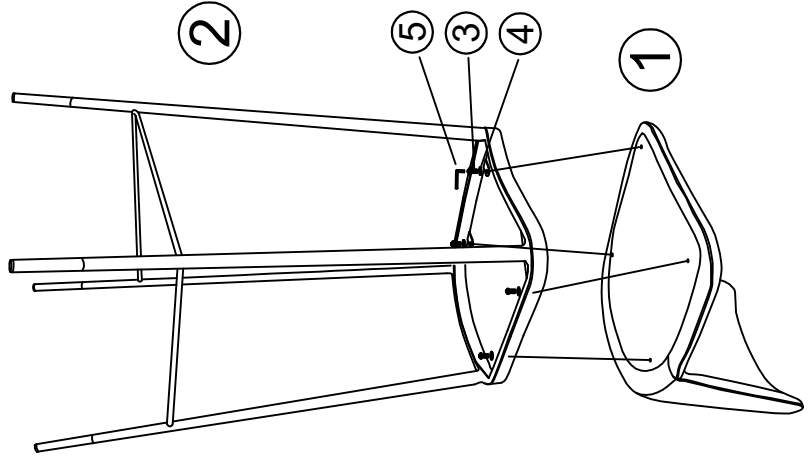

|                 |   | Instaling   |   | Accessories   |   |               | Tool |  |
|-----------------|---|---|---|---|---|---------------|------|--|
| ITEM:           |  ① |  ② |   | ③   | ④   | ⑤             |      |  |
|                 | SEAT  | FRAME   |   | SCREW   | GASKET  | ALLENKEY      |      |  |
| Messi-0119055-C |      |   |   |  |  |               |      |  |
| Pcs             | 1   | 1   |   | Size M6*16  | Size $\phi 16*2*\phi 7$   | Size $\phi 5$ |      |  |
|                 |   |   | 4 | 4   | 4   | 1             |      |  |

Step:1

Step:2