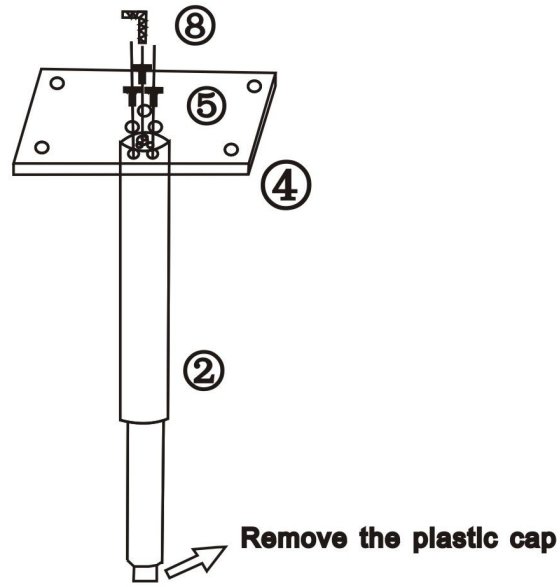

<p>ITEM: 1670-GB</p>	<p>① SEAT</p> 	<p>② GAS LIFT</p> 	<p>③ COLUMN</p> 	<p>④ BASE</p> 	<p>⑤ Screw M8x30 3Pcs</p> 	<p>⑥ Screw M6x30 2Pcs</p> 	<p>⑦ Spanner Φ4x1Pcs</p> 	<p>⑧ Spanner Φ5x1Pcs</p> 	<p>⑨ Screw M6x20 2Pcs</p> 
--	--	---	---	---	---	---	---	---	--

STEP A

STEP B

Please fix front two screws first

STEP C

STEP D