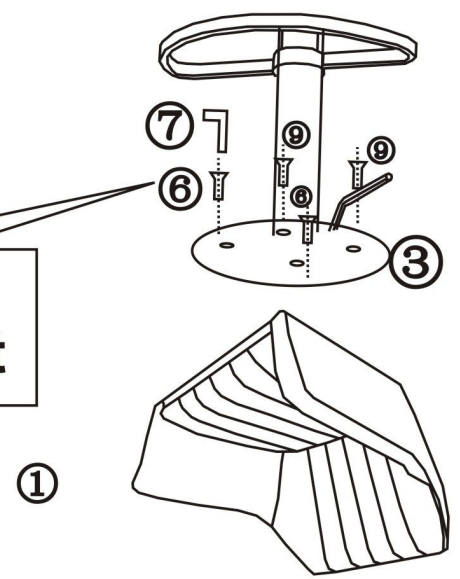

<p>ITEM: 1670-GB</p>	<p>① SEAT</p> 	<p>② GAS LIFT</p> 	<p>③ COLUMN</p> 	<p>④ BASE</p> 	<p>⑤ Screw M8x30 3Pcs</p> 	<p>⑥ Screw M6x30 2Pcs</p> 	<p>⑦ Spanner Φ4x1Pcs</p> 	<p>⑧ Spanner Φ5x1Pcs</p> 	<p>⑨ Screw M6x20 2Pcs</p> 
--	--	---	---	---	---	---	---	---	--

STEP A

STEP B

Please fix front two screws first

STEP C

STEP D