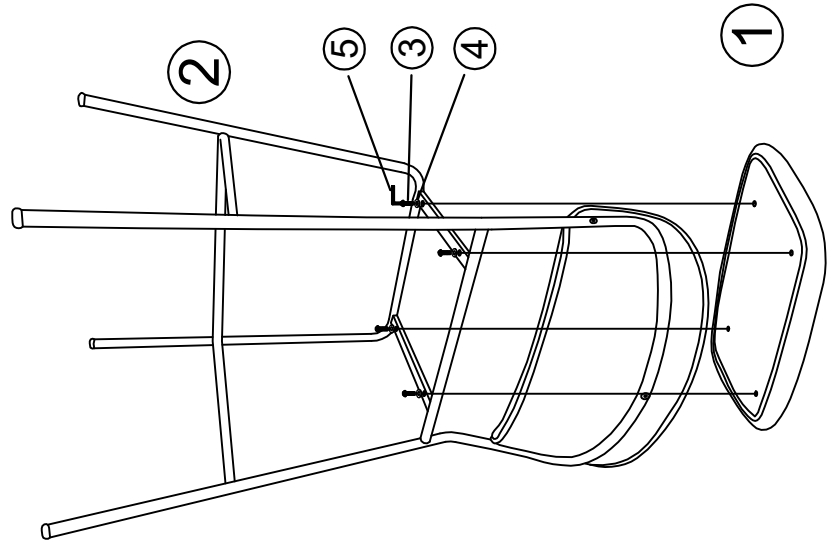

		Instaling		Accessories			Tool	
ITEM:	①	 SEAT 1	 FRAME 1	③		④	⑤	
	Carlo-0119007C			SCREW		GASKET	ALLENKEY	
Pcs				 M6*20 4	 ϕ 16*1* ϕ 7 4	 Size ϕ 5 1		

Step:1

Step:2