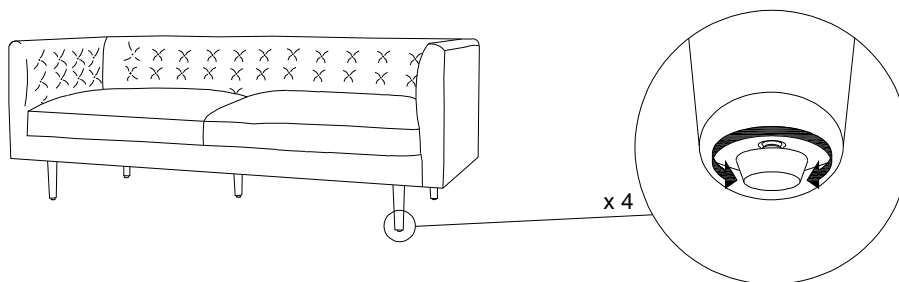

Product Assembly Instructions

ANNABELLE THREE SEATER SOFA

A: Body x 1

B: Leg x 5

D: Spring washer x 20 PCS

E: Washers M6 x 20 PCS

STEP 1

STEP 2

Finish