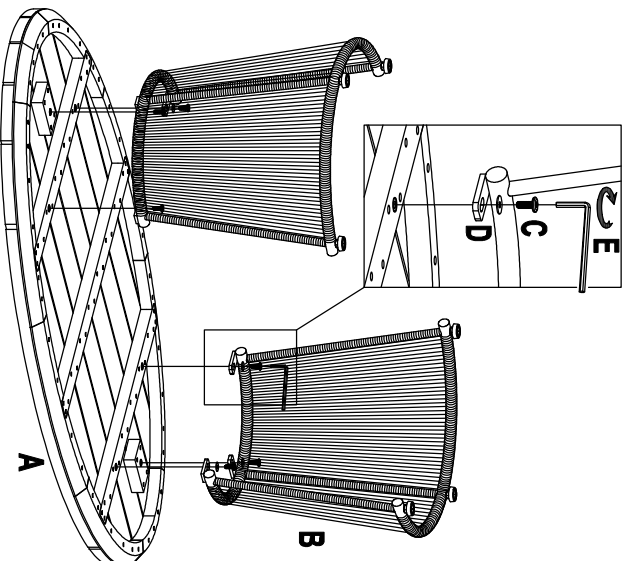

BENICIA OVAL COFFEE TABLE

LCBECOEUCTP

A: Top x1

B: Leg x2

C: Bolt M6x15 x6

D: Washer x6

E: Allen key x1

STEP 1

STEP 2