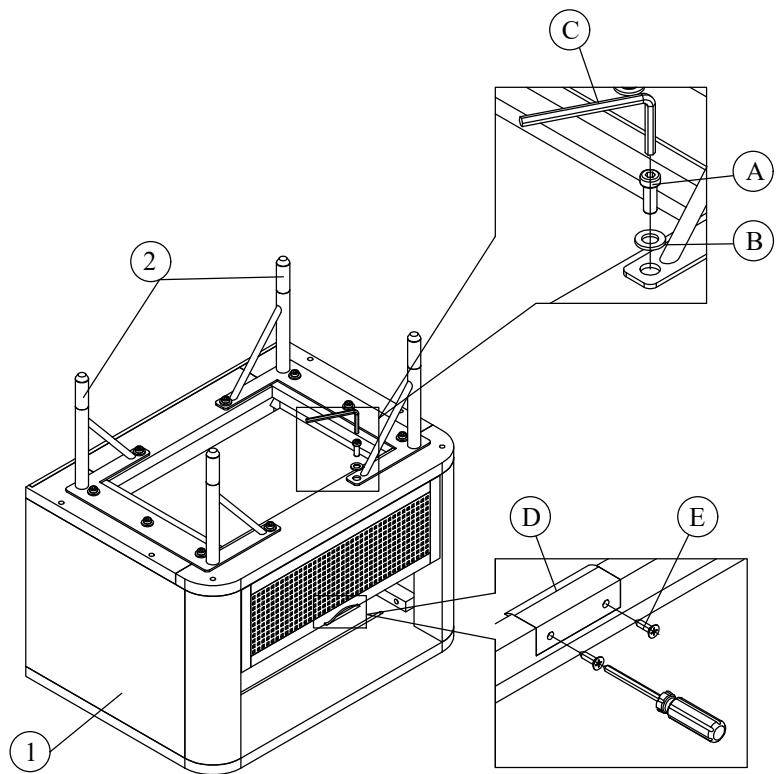

NIGHT STAND

ASSEMBLY INSTRUCTION

CAUTION: PLEASE READ ALL INTRUCTIONS BEFORE STARTING THE ASSEMBLY OF THIS PRODUCT. THESE PIECES ARE HEAVY. IN ORDER PREVENT PERSONAL INJURY AND ENSURE THAT THIS PRODUCT IS NOT DAMAGED DURING THE ASSEMBLY PROCESS, IT IS STRONGLY RECOMMENDED THAT YOU ENLIST THE ASSISTANCE OF ONE OR MORE PEOPLE.

LIST OF PARTS AND HARDWARE

No.	Description	Q'ty
1	 Main body	1
2	 Leg	2

LIST OF PARTS AND HARDWARE

No.	Description	Q'ty
A	 Bolt M6x20mm	10
B	 Washer Ø8x18mm	10
C	 Allen Key 4mm	1
D	 Handle	1
E	 Screws Ø4x15mm	2