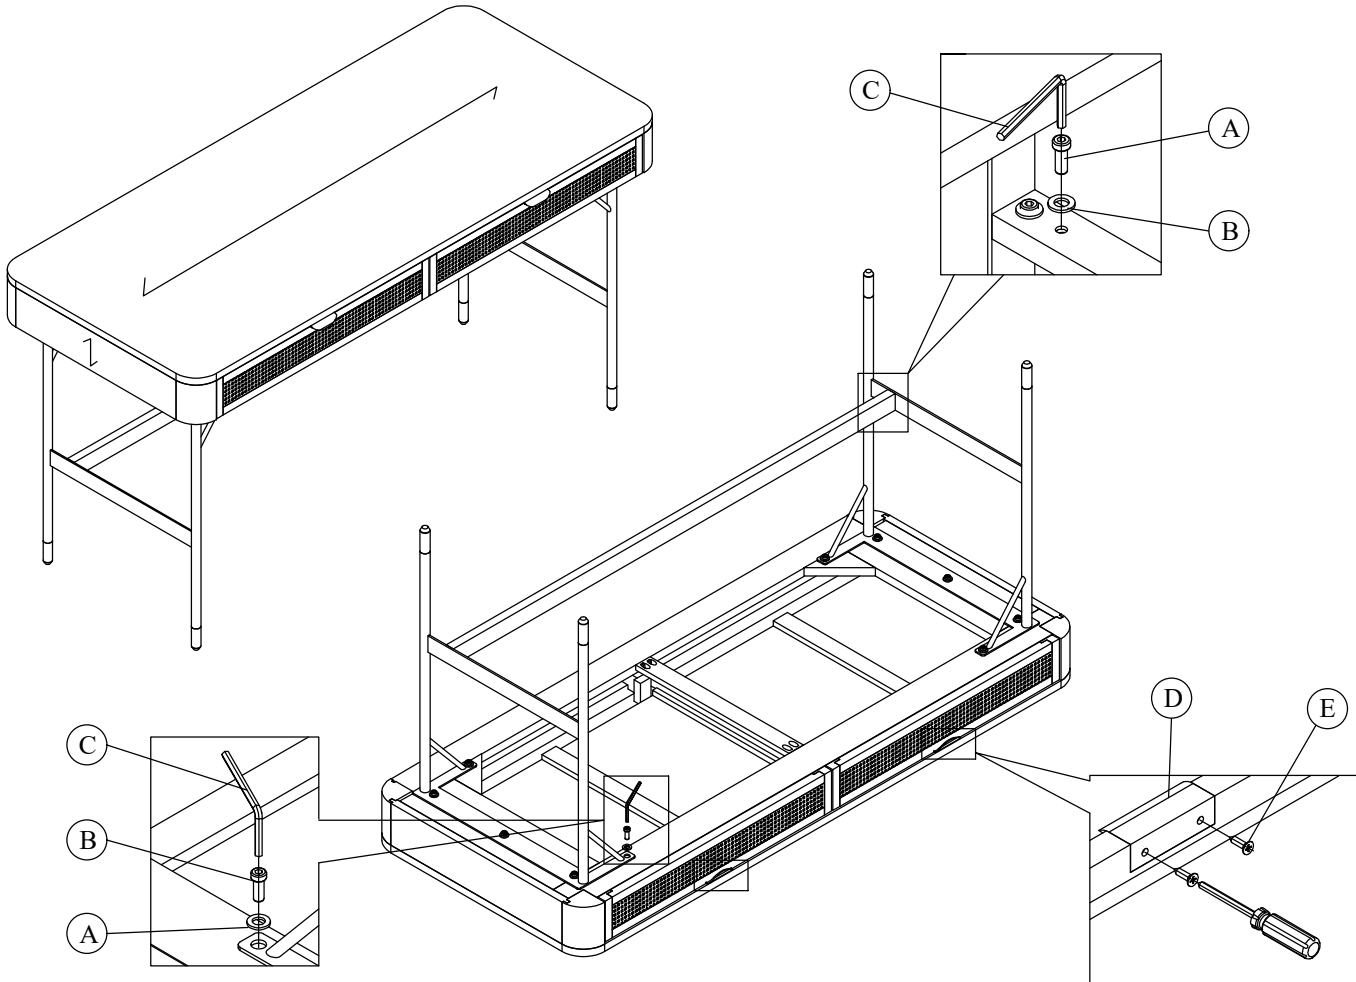

DESK

ASSEMBLY INSTRUCTION

CAUTION: PLEASE READ ALL INTRUCTIONS BEFORE STARTING THE ASSEMBLY OF THIS PRODUCT. THESE PIECES ARE HEAVY. IN ORDER PREVENT PERSONAL INJURY AND ENSURE THAT THIS PRODUCT IS NOT DAMAGED DURING THE ASSEMBLY PROCESS, IT IS STRONGLY RECOMMENDED THAT YOU ENLIST THE ASSISTANCE OF ONE OR MORE PEOPLE.

LIST OF PARTS AND HARDWARE

No.	Description	Q'ty
1	 Main body	1
2	 Leg	2
3	 Bar	1

LIST OF PARTS AND HARDWARE

No.	Description	Q'ty
A	 Bolt M6x20mm	12
B	 Washer Ø8x18mm	12
C	 Allen Key 4mm	1
D	 Handle	2
E	 Screws Ø4x15mm	4