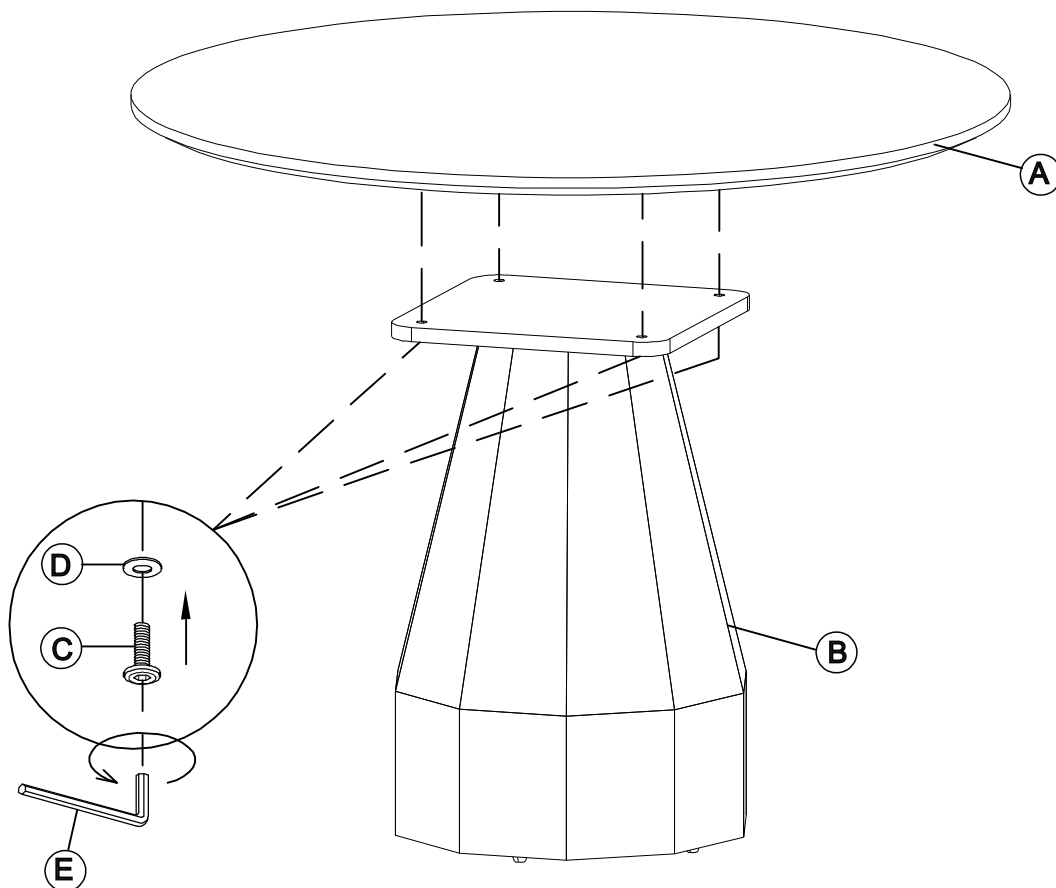

Product Assembly Instructions

HEXA-DT120-02

A : Top x1

B : Leg x1

C : Bolt M8*30mm x4

D: Washer x4

E: Allen key x1

STEP 1

STEP 2