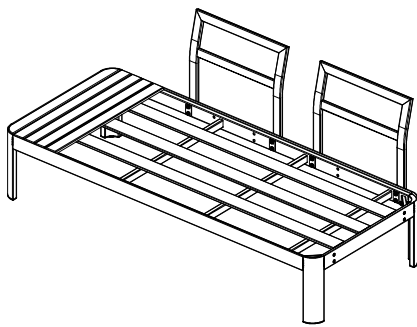

"Please note, this sofa can be assembled in 4 different configurations to custom fit your needs."