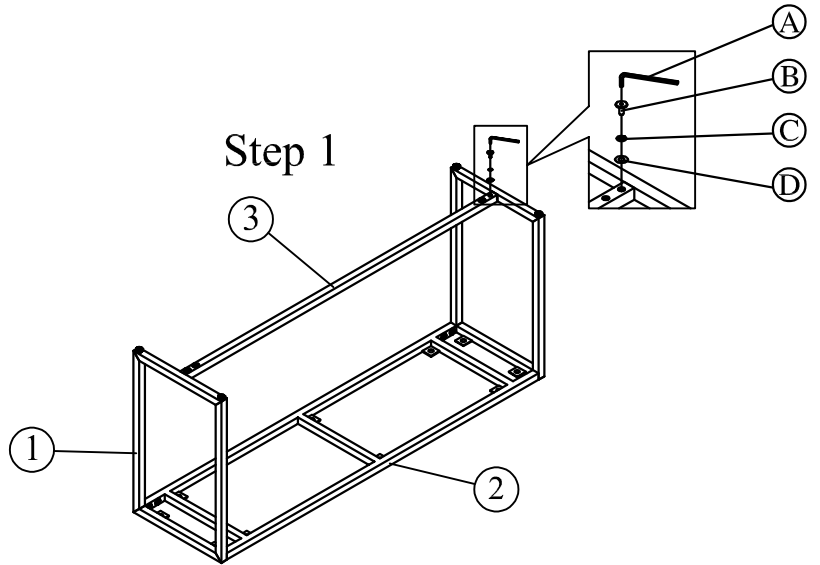

CONSOLE TABLE

ASSEMBLY INSTRUCTION

CAUTION: PLEASE READ ALL INTRUCTIONS BEFORE STARTING THE ASSEMBLY OF THIS PRODUCT. THESE PIECES ARE HEAVY. IN ORDER PREVENT PERSONAL INJURY AND ENSURE THAT THIS PRODUCT IS NOT DAMAGED DURING THE ASSEMBLY PROCESS, IT IS STRONGLY RECOMMENDED THAT YOU ENLIST THE ASSISTANCE OF ONE OR MORE PEOPLE.

LIST OF PARTS AND HARDWARE

No.	Description	Q'ty
1	Leg	2
2	Frame leg	1
3	Bar	1
4	Main body	1

LIST OF PARTS AND HARDWARE

No.	Description	Q'ty
A	 Allen Key 4mm	1
B	 Bolt Ø6 x 15mm	22
C	 Lock washer Ø8x14mm	22
D	 Washer Ø8x18mm	22