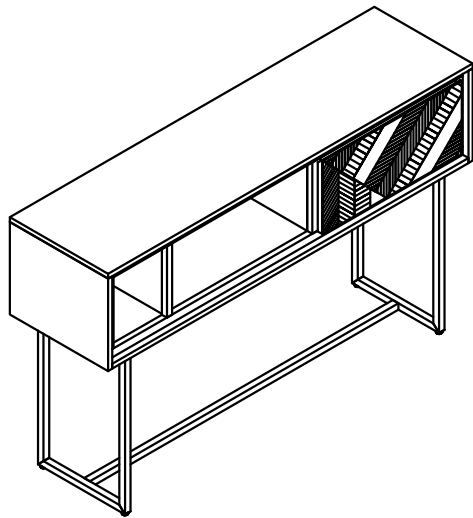

CONSOLE TABLE

ASSEMBLY INSTRUCTION

CAUTION: PLEASE READ ALL INTRUCTIONS BEFORE STARTING THE ASSEMBLY OF THIS PRODUCT. THESE PIECES ARE HEAVY. IN ORDER PREVENT PERSONAL INJURY AND ENSURE THAT THIS PRODUCT IS NOT DAMAGED DURING THE ASSEMBLY PROCESS, IT IS STRONGLY RECOMMENDED THAT YOU ENLIST THE ASSISTANCE OF ONE OR MORE PEOPLE.

LIST OF PARTS AND HARDWARE

No.	Description	Q'ty
1	Leg	2
2	Frame leg	1
3	Bar	1
4	Main body	1

LIST OF PARTS AND HARDWARE

No.	Description	Q'ty
A	 Allen Key 4mm	1
B	 Bolt Ø6 x 15mm	22
C	 Lock washer Ø8x14mm	22
D	 Washer Ø8x18mm	22