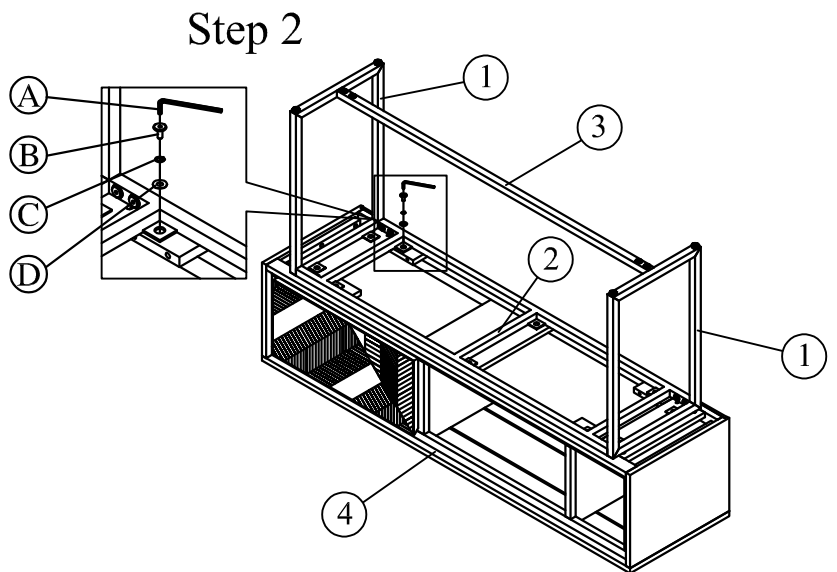

CONSOLE TABLE

ASSEMBLY INSTRUCTION

CAUTION: PLEASE READ ALL INTRUCTIONS BEFORE STARTING THE ASSEMBLY OF THIS PRODUCT. THESE PIECES ARE HEAVY. IN ORDER PREVENT PERSONAL INJURY AND ENSURE THAT THIS PRODUCT IS NOT DAMAGED DURING THE ASSEMBLY PROCESS, IT IS STRONGLY RECOMMENDED THAT YOU ENLIST THE ASSISTANCE OF ONE OR MORE PEOPLE.

LIST OF PARTS AND HARDWARE

No.	Description	Q'ty
1	Leg	2
2	Frame leg	1
3	Bar	1
4	Main body	1

LIST OF PARTS AND HARDWARE

No.	Description	Q'ty
A	 Allen Key 4mm	1
B	 Bolt Ø6 x 15mm	22
C	 Lock washer Ø8x14mm	22
D	 Washer Ø8x18mm	22