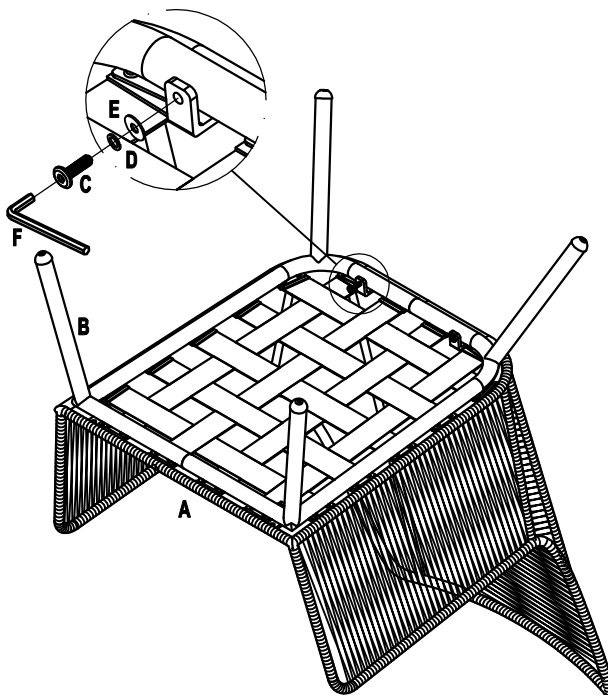

MARCO POLO LOUNGE CHAIR

LCMPCHNAT / LCMPCHGRY / LCMPCHTRU

FURNITURE FOR CONTEMPORARY LIFESTYLES

A: Seat x1

B: Leg x1

C: Bolt M6*20mm x4

D: Spring washer x4

E: Washer x4

F: Allen key x1

STEP 1

STEP 2