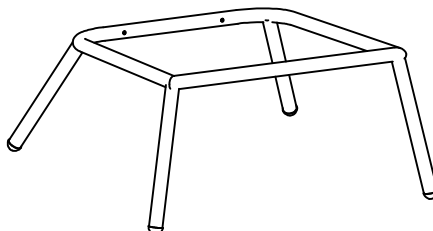

MARCO POLO LOUNGE CHAIR

LCMPCHNAT / LCMPCHGRY / LCMPCHTRU

FURNITURE FOR CONTEMPORARY LIFESTYLES

A: Seat x1

B: Leg x1

C: Bolt M6*20mm x4

D: Spring washer x4

E: Washer x4

F: Allen key x1

STEP 1

STEP 2