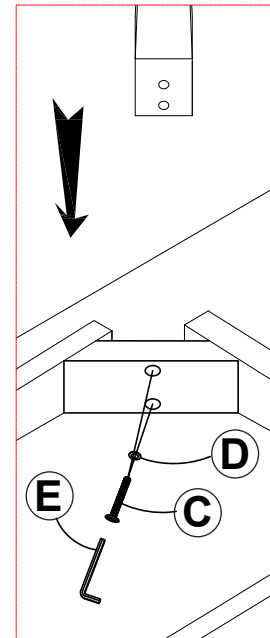

Product Assembly Instructions

LOFT-NS60

A: Chest x1

B: Leg x4

C: Bolt M6*60mm x8

D: Washer x8

E: Allen key x1

F: Handle x2

G: Screw M4*15mm x4

STEP 1

STEP 2

STEP 3