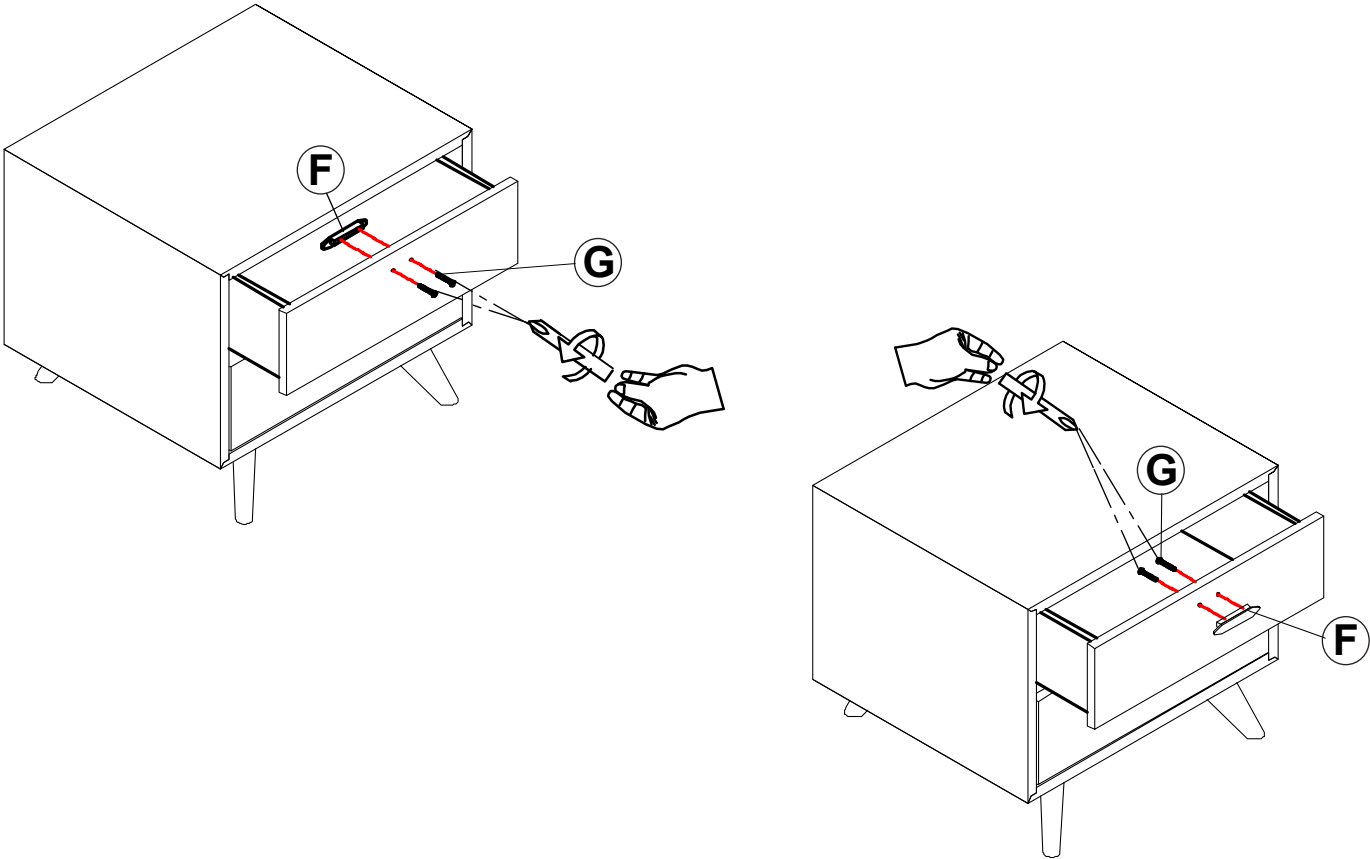

Product Assembly Instructions

LOFT-NS60

A: Chest x1

B: Leg x4

C: Bolt M6*60mm x8

D: Washer x8

E: Allen key x1

F: Handle x2

G: Screw M4*15mm x4

STEP 1

STEP 2

STEP 3