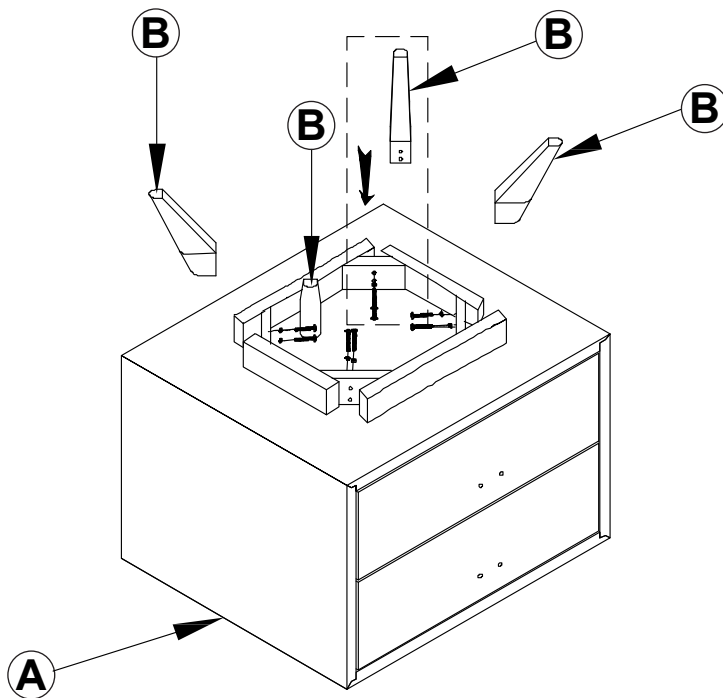

Product Assembly Instructions

LOFT-NS60

A: Chest x1

B: Leg x4

C: Bolt M6*60mm x8

D: Washer x8

E: Allen key x1

F: Handle x2

G: Screw M4*15mm x4

STEP 1

STEP 2

STEP 3