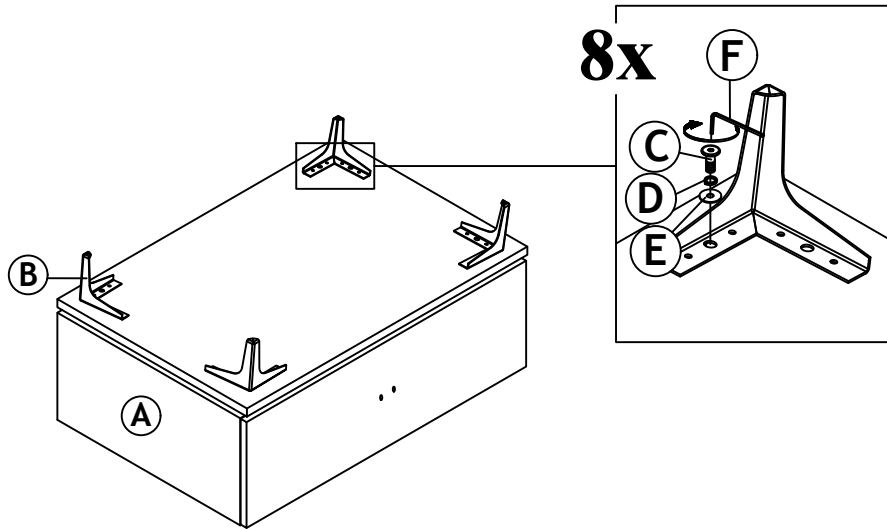

Product Assembly Instructions

LCLELABL

PART LIST

A : NIGHT STAND x1

B : METAL LEG x4

HARDWARE LIST

C : JCBC SCREW M6 x 20MM(BLK) x8

D : SPRING WASHER 1/4"(BLK) x8

E : FLAT WASHER 1/4"(BLK) x8

F : ALLEN KEY M4 (BALL SHAPE) x1

G : Drawer Handle x1

H : Screw x1

STEP 1

STEP 2

STEP 3

ASSEMBLY COMPLETED