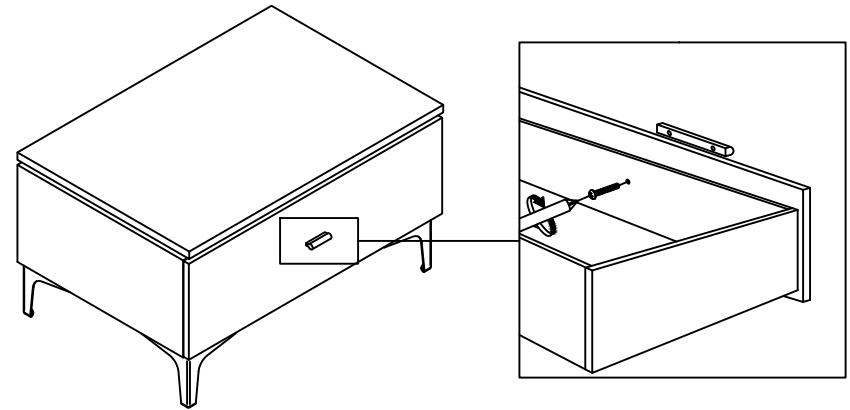

Product Assembly Instructions

LCLELABL

PART LIST

A : NIGHT STAND x1

B : METAL LEG x4

HARDWARE LIST

C : JCBC SCREW M6 x 20MM(BLK) x8

D : SPRING WASHER 1/4"(BLK) x8

E : FLAT WASHER 1/4"(BLK) x8

F : ALLEN KEY M4 (BALL SHAPE) x1

G : Drawer Handle x1

H : Screw x1

STEP 1

STEP 2

STEP 3

ASSEMBLY COMPLETED