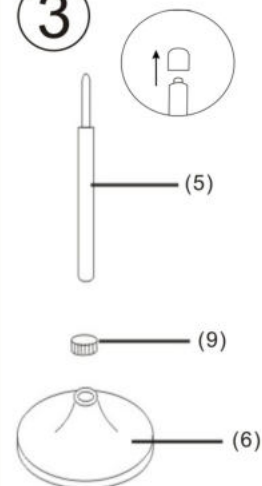

ASSEMBLY INSTRUCTION

SDM-2836 / LELAND BS

(1) x 1

(6) x 1

(2) x 1

(7) x 7+1EXTRA

6x20MM

(3) x 1

(8) x 4+1EXTRA

6x16MM

(4) x 1

(9) x 1

(5) x 1

(10) x 1

1

2

3

4

5