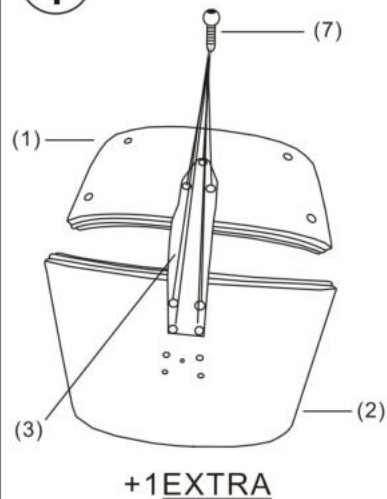

ASSEMBLY INSTRUCTION

SDM-2836 / LELAND BS

(1) x 1

(6) x 1

(2) x 1

(7) x 7+1EXTRA

6x20MM

(3) x 1

(8) x 4+1EXTRA

6x16MM

(4) x 1

(9) x 1

(5) x 1

(10) x 1

1

2