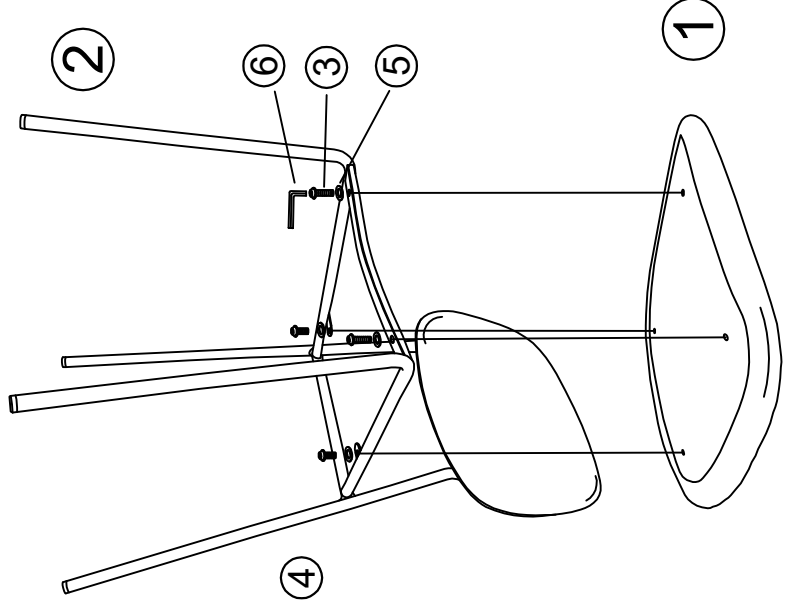

		Instaling		Accessories				Tool	
ITEM:	①		②		③	④	⑤	⑥	
	Lucy-0138031	SEAT 1	FRAME 1	SCREW	SCREW	GASKET	ALLENKEY		
Pcs				M6*20 2	M6*16 2	φ 16*1*φ7 4	Size φ5 1		

Step:1

Step:2