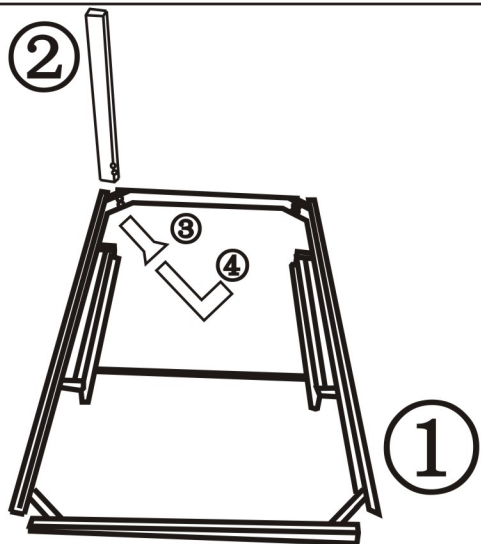

ITEM:
5118-DT

① GLASS

② LEG*4Pcs

③ Screw

M8x65x8Pcs

④ Spanner

Φ5x1Pcs

STEP A

STEP B

STEP C

STEP D