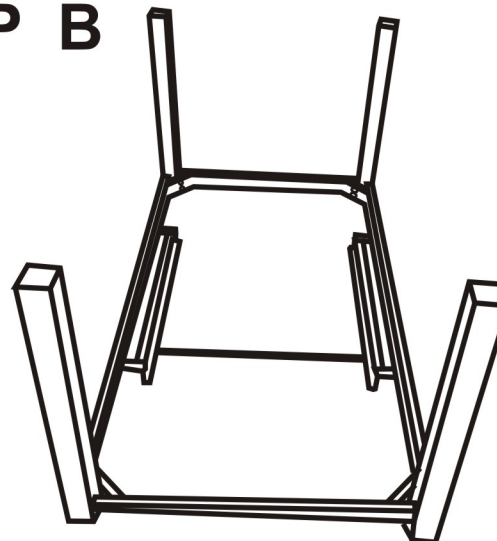

ITEM:
5118-DT

① GLASS

② LEG*4Pcs

③ Screw

M8x65x8Pcs

④ Spanner

Φ5x1Pcs

STEP A

STEP B

STEP C

STEP D