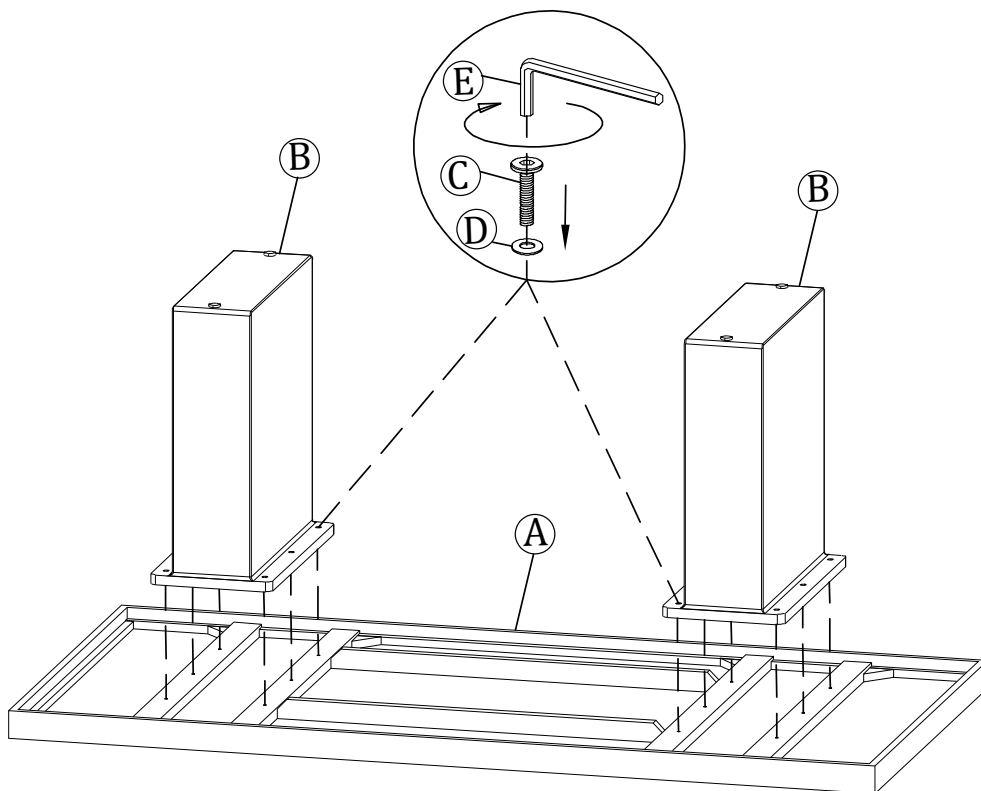

Product Assembly Instructions

HAMI-DT220-01

A : Top x1

B : Leg x2

C : Bolt M8*50mm x12

D : Washer x12

E : Allen key x1

STEP 1

STEP 2