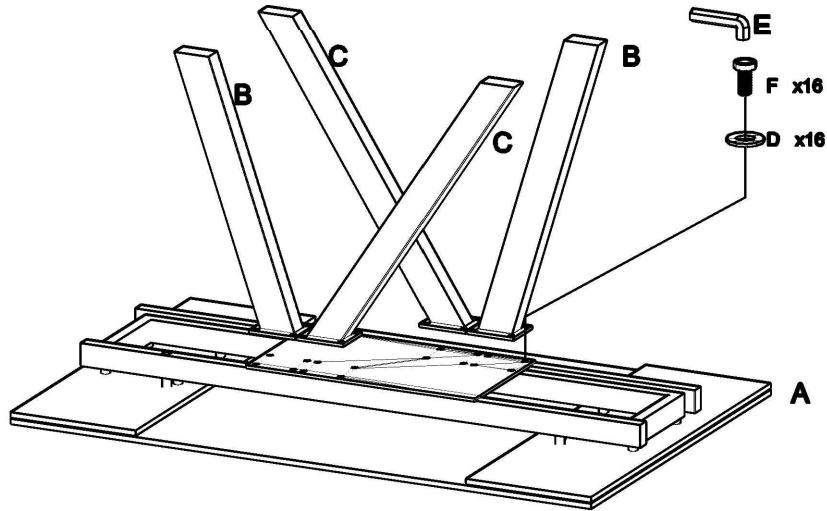

Product Assembly Instructions

yh-31097

 <p>A: tabletop x1</p>	 <p>B: table leg x2</p>	 <p>D: Washer x16</p>
	 <p>C: table leg x2</p>	 <p>E: Allen Wrench x1</p>
		 <p>F: Bolt M8*20mm x16</p>

STEP 1

STEP 2

STEP 3